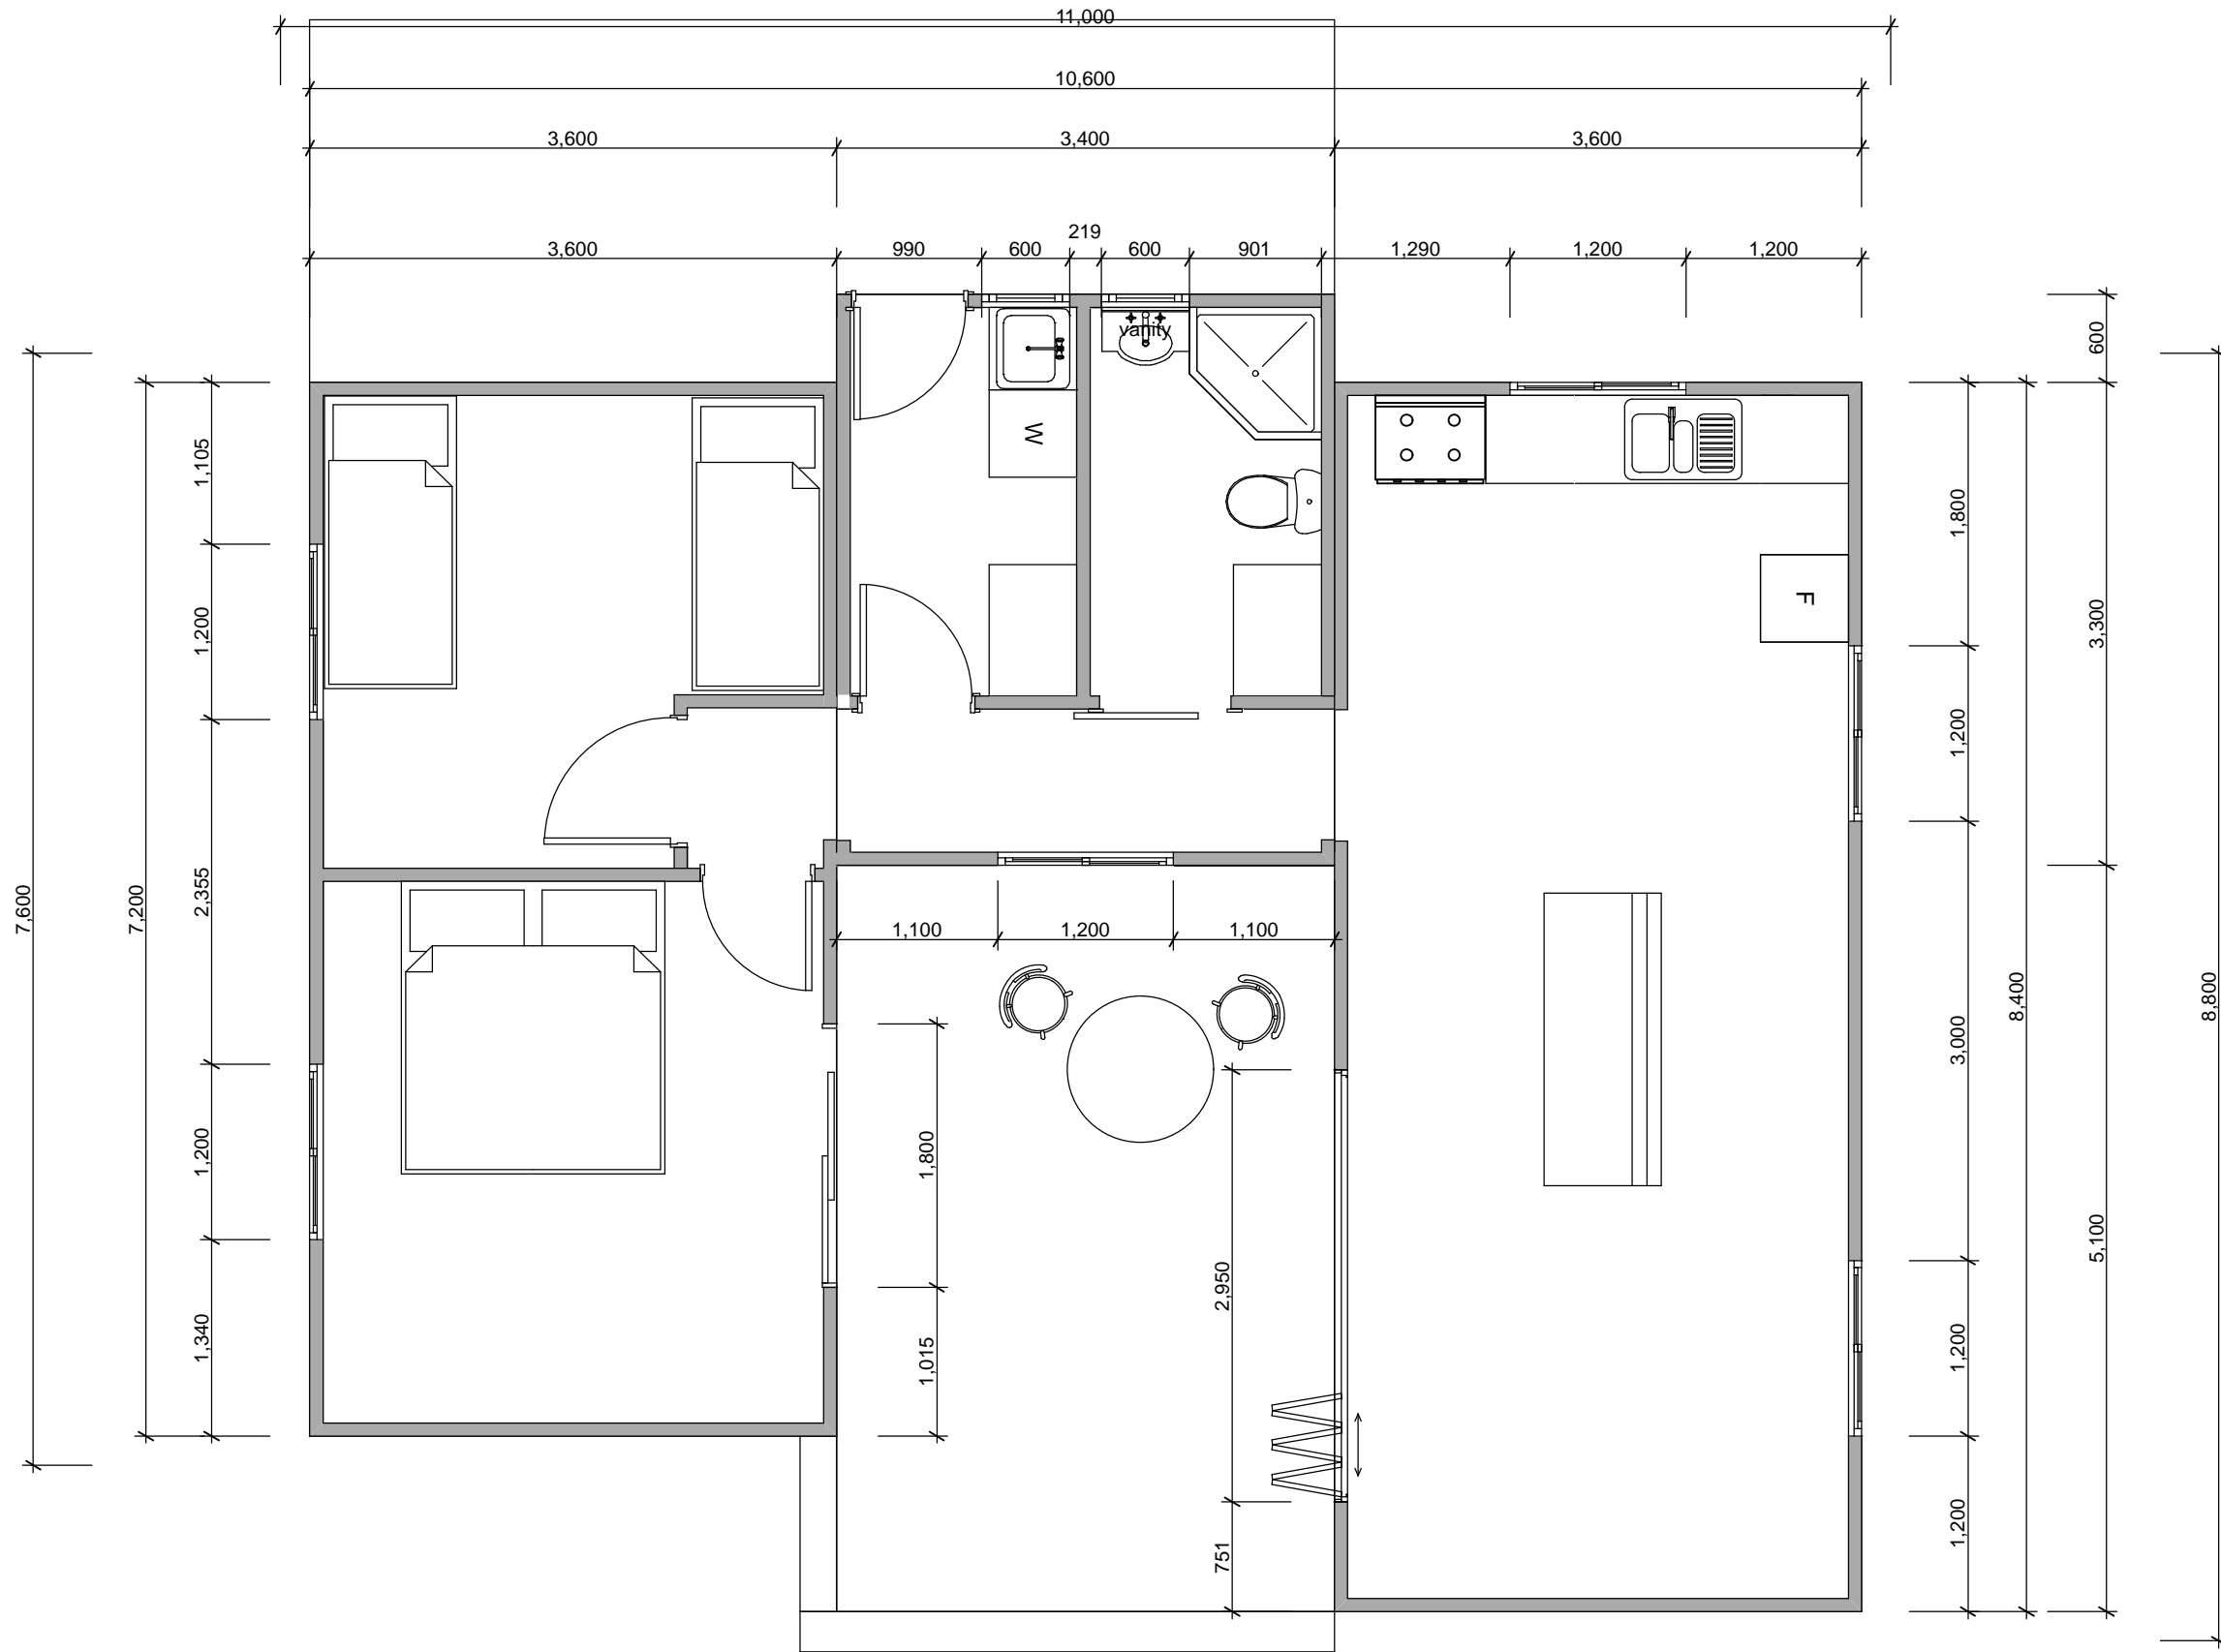

E:\Clients\kari.com\Cad Plans\Commercial Series\FieldDays\CourtYard\PARTS\Modified Courtyard\Modified Show Unit.pln Modified Show Unit.pln

Kari.comTM
PORTABLE BUILDING SOLUTIONS

PO Box 3235 Greerton Tauranga
Phone 0800 527426 Mobile 027 278 7905
<http://www.karicomkabins.co.nz>

Court Yard Series

2 Bedroom House

10.6m x 8.4m Area (61.0m²)

email: info@karicomkabins.co.nz

Plan No: CY-001-0-4

03:A4 Plan

Printed: 17/06/2007

Scale: 1:50